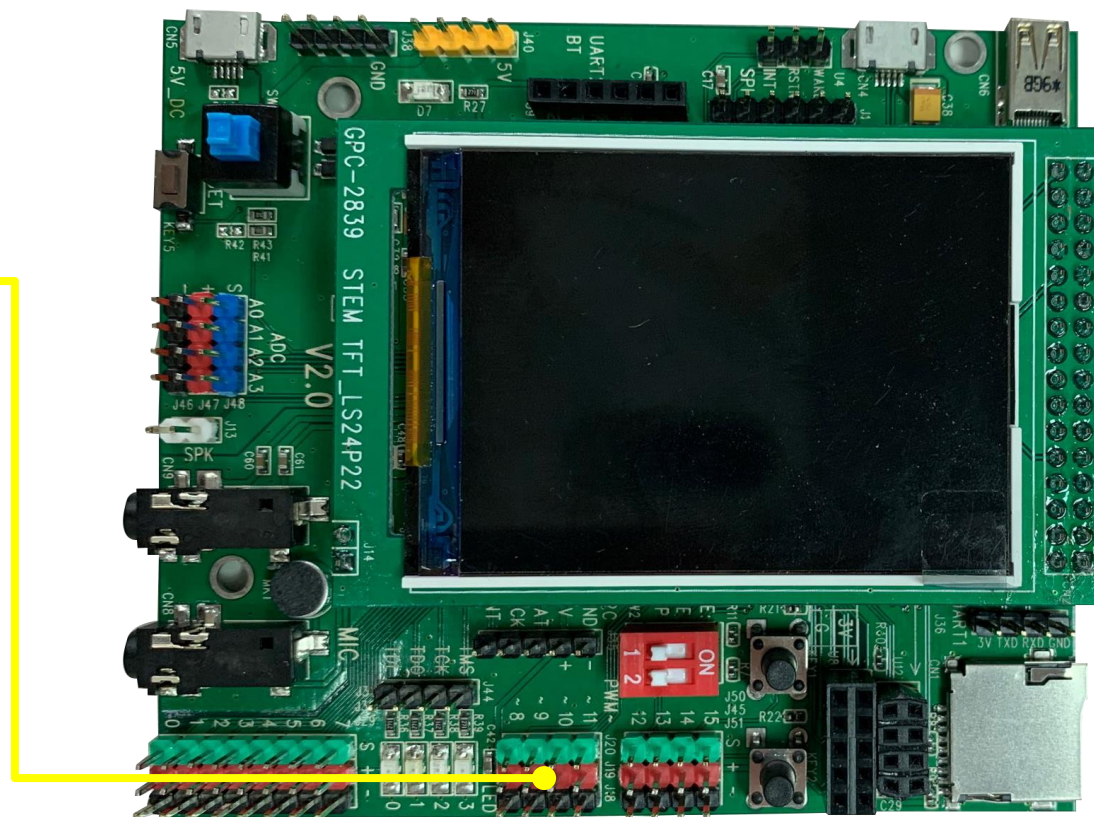

4. SG90 伺服馬達

PWM8	PWM9	PWM10	PWM11
Servo(1)	Servo(2)	Servo(3)	Servo(4)
3.3V			
GND			

Module

橘

紅

棕

Genio Py.

PWM8

VCC

GND